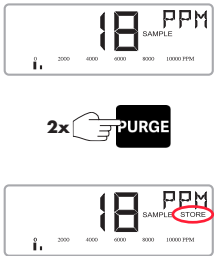

First Responder CG

Quick Operation Guide

Switch On & Mode

Switch Off 2x CGI

Change Mode 2x CGI

Change Range CSM & Purge only

Pump On / Off CGI & Purge only

Zeroing CGI & TRAC only

Manual Log

Alarm Acknowledge

CSM only

2x TRAC

Connect External Probe

TRAC only

Battery Replacement

Note polarity