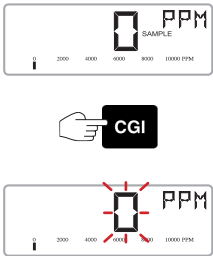

First Responder CG

Quick Operation Guide

Switch On & Mode

Switch Off 2x CGI

Change Mode 2x CGI

Change Range CSM & Purge only

Pump On / Off CGI & Purge only

Zeroing CGI & TRAC only

Manual Log

Alarm Acknowledge

CSM only

2x TRAC

Connect External Probe

TRAC only

Battery Replacement

Note polarity

Alarm Set-points

CSM only

	LEL	O ₂	CO	H ₂ S
High	20%	23.5%	25ppm	10ppm
Low		19.5%		
STEL				15ppm
LTEL			25ppm	10ppm

Replace Probe Filter

Probe filters **MUST** be fitted.

Replace Filter Disc

Filter disc **MUST** be fitted.