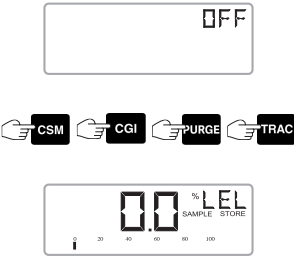

First Responder CG

Quick Operation Guide

Switch On & Mode

Switch Off 2x CGI

Change Mode 2x CGI

Change Range CSM & Purge only

Pump On / Off CGI & Purge only

Zeroing CGI & TRAC only

Manual Log

Alarm Acknowledge

CSM only

2x TRAC

Connect External Probe

TRAC only

Battery Replacement

Note polarity

Alarm Set-points

CSM only

	LEL	O ₂	CO	H ₂ S
High	20%	23.5%	25ppm	10ppm
Low		19.5%		
STEL				15ppm
LTEL			25ppm	10ppm

Replace Probe Filter

Probe filters **MUST** be fitted.

Replace Filter Disc

Filter disc **MUST** be fitted.