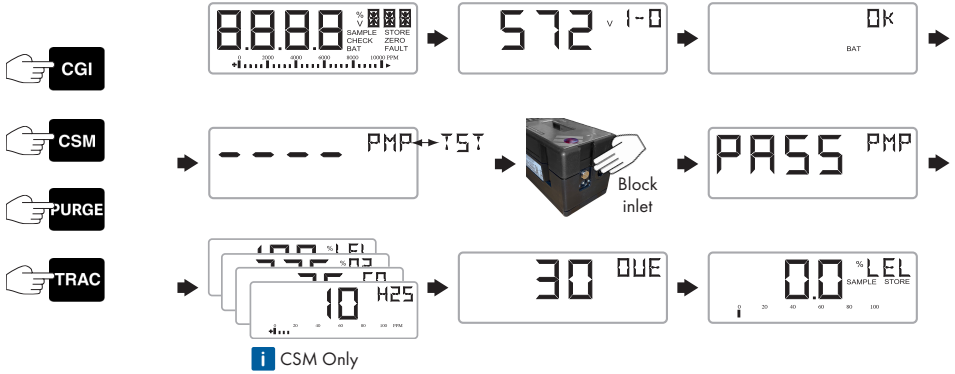

First Responder CG

Quick Operation Guide

Switch On & Mode

Switch Off 2x CGI

Change Mode 2x CGI

Change Range CSM & Purge only

Pump On / Off CGI & Purge only

Zeroing CGI & TRAC only

Manual Log

Alarm Acknowledge

CSM only

2x TRAC

Connect External Probe

TRAC only

Battery Replacement

Note polarity

Alarm Set-points

CSM only

	LEL	O ₂	CO	H ₂ S
High	20%	23.5%	25ppm	10ppm
Low		19.5%		
STEL				15ppm
LTEL			25ppm	10ppm

Replace Probe Filter

Probe filters **MUST** be fitted.

Replace Filter Disc

Filter disc **MUST** be fitted.