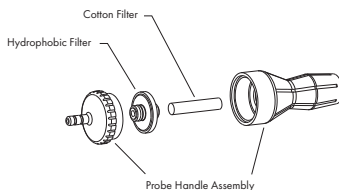

Manual Log

Alarm Acknowledge

CSM only

2x TRAC

Connect External Probe

TRAC only

Battery Replacement

Note polarity

Alarm Set-points

CSM only

	LEL	O ₂	CO	H ₂ S
High	20%	23.5%	25ppm	10ppm
Low		19.5%		
STEL				15ppm
LTEL			25ppm	10ppm

Replace Probe Filter

Probe filters **MUST** be fitted.

Replace Filter Disc

Filter disc **MUST** be fitted.